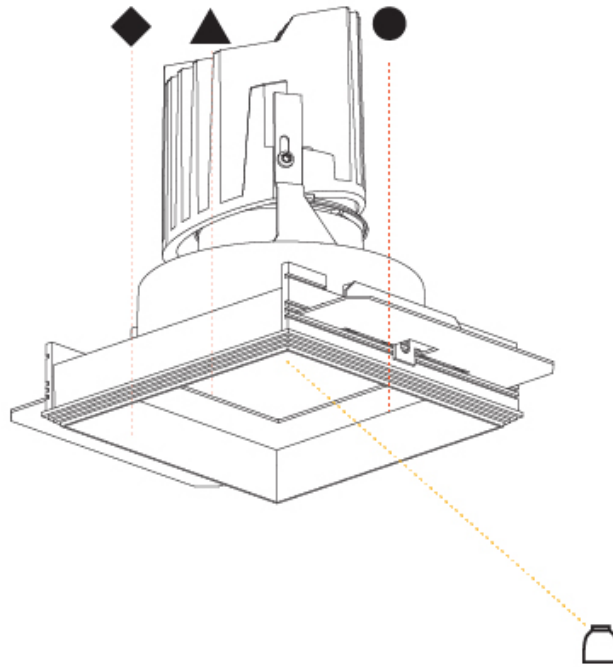

## BIONIQ SQUARE DEEP COMFORT TRIMLESS

A35533-

PROJECT \_\_\_\_\_

TYPE \_\_\_\_\_

SPECIFIER \_\_\_\_\_

QUANTITY \_\_\_\_\_

DATE \_\_\_\_\_

PROJECT
TYPE
SPECIFIER
QUANTITY
DATE