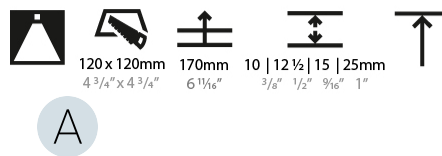

ELECTRICAL

Lamp Type: LED (Zhaga Standard)
Input Wattage (W): 16.5
Total Output Wattage (W): 14.7
Dimming: Dali Dimming
Driver Included: No
Driver Location: Recessed Housing
Driver Type: Constant Current - 120Vac
Driver Class: Class 2
Housing: See Components
Input Voltage (V): 120
Constant Current (MA): 350

LED

Number of LEDs: 1
Color Temperature (°K): Warm Dim
Max. Delivered Lumen (lm): 770
Nominal Lumen (lm): 1140
CRI: >90 CRI
Lamp Life (hrs): 50000
Upon Request: RGB-W Tunable White Special Color Temperature Special LED

OPTICAL

Reflector: 20 / 40 / 60
Upon Request: Special Beam Angles

RATINGS AND CERTIFICATIONS

Zaneen Group, Inc. 6260 Folsom Blvd, Suite 3382, F 416-247-9319, www.zaneen.com

Certified By: Certified for North American Standards
In a constant effort to supply the best product, we reserve the right to change specifications or materials without notice. The most recent specification sheets are found at zaneen.com